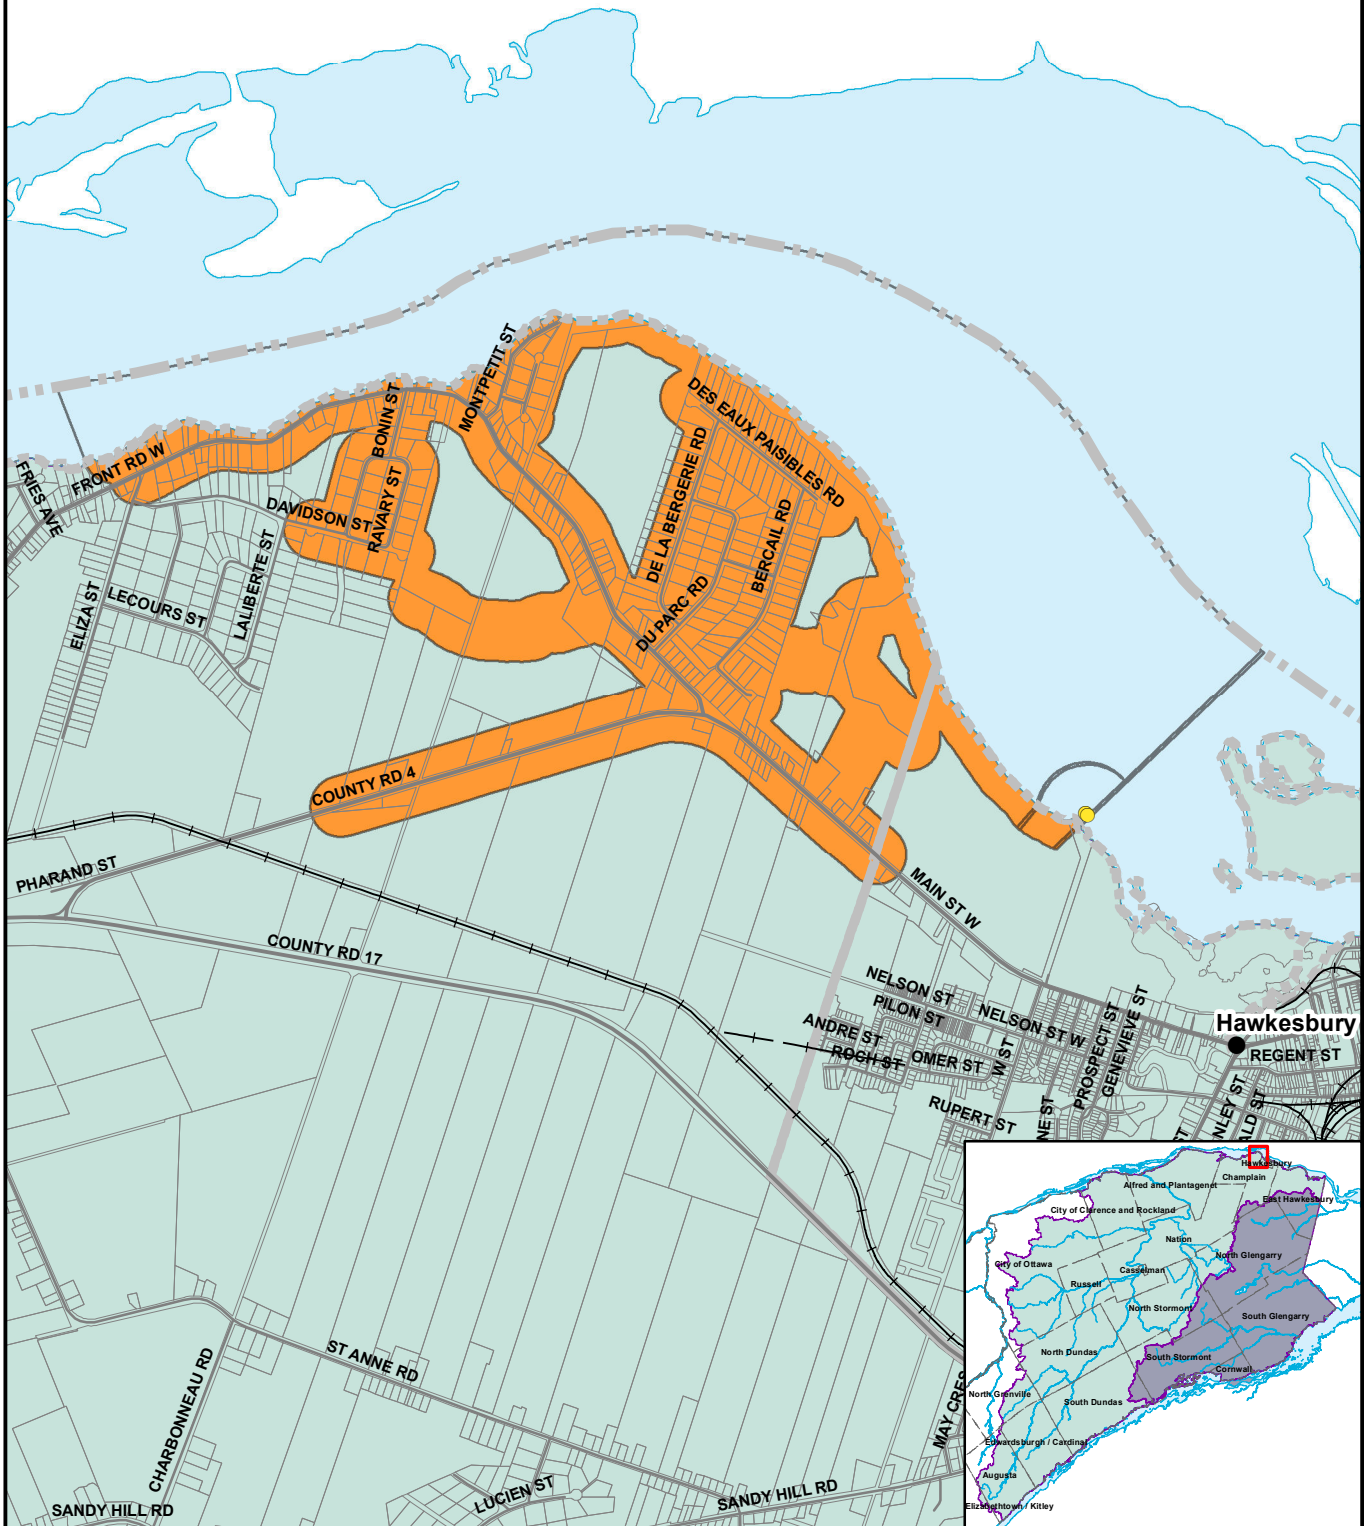

Quebec

1. **Legend**
2. Villages/Towns
   - —+— Railway Tracks
   - Primary Roads
   - Secondary Roads
   - Other Roads
   - Rivers and Lakes
   - Property Boundary
   - Municipal Boundary
   - Rains Region SPA
   - South Nation SPA
   - Surface Water Intake

- >1.0 Nutrient Units / Acre
- 0.5-1.0 Nutrient Units / Acre
- <0.5 Nutrient Units / Acre

DRINKING WATER SOURCE
PROTECTION
DE L'EAU POTABLE À LA SOURCE

Rains Region
Conservation Authority
Office de protection de la
nature de la région Rains

SOUTH NATION
CONSERVATION
DE LA NATION SUD

Copyright © Queen's Printer for Ontario, 2012.